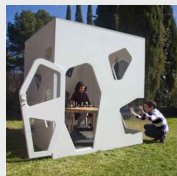

Illinois Easy £9,300

- Light kit ...
- Carpet flooring ...
- Grass on roof ...
- 2 Columns ...
- Maintenance paint ...
- Terrace ...

10'2" x 5'11" x 5'8"

03
JUNIOR

Kyoto Junior £3,200

- Lights (x2) ...
- Carpet flooring ...
- Grass on roof ...
- Curtain guide ...
- Table "Kyoto" ...
- Maintenance paint ...